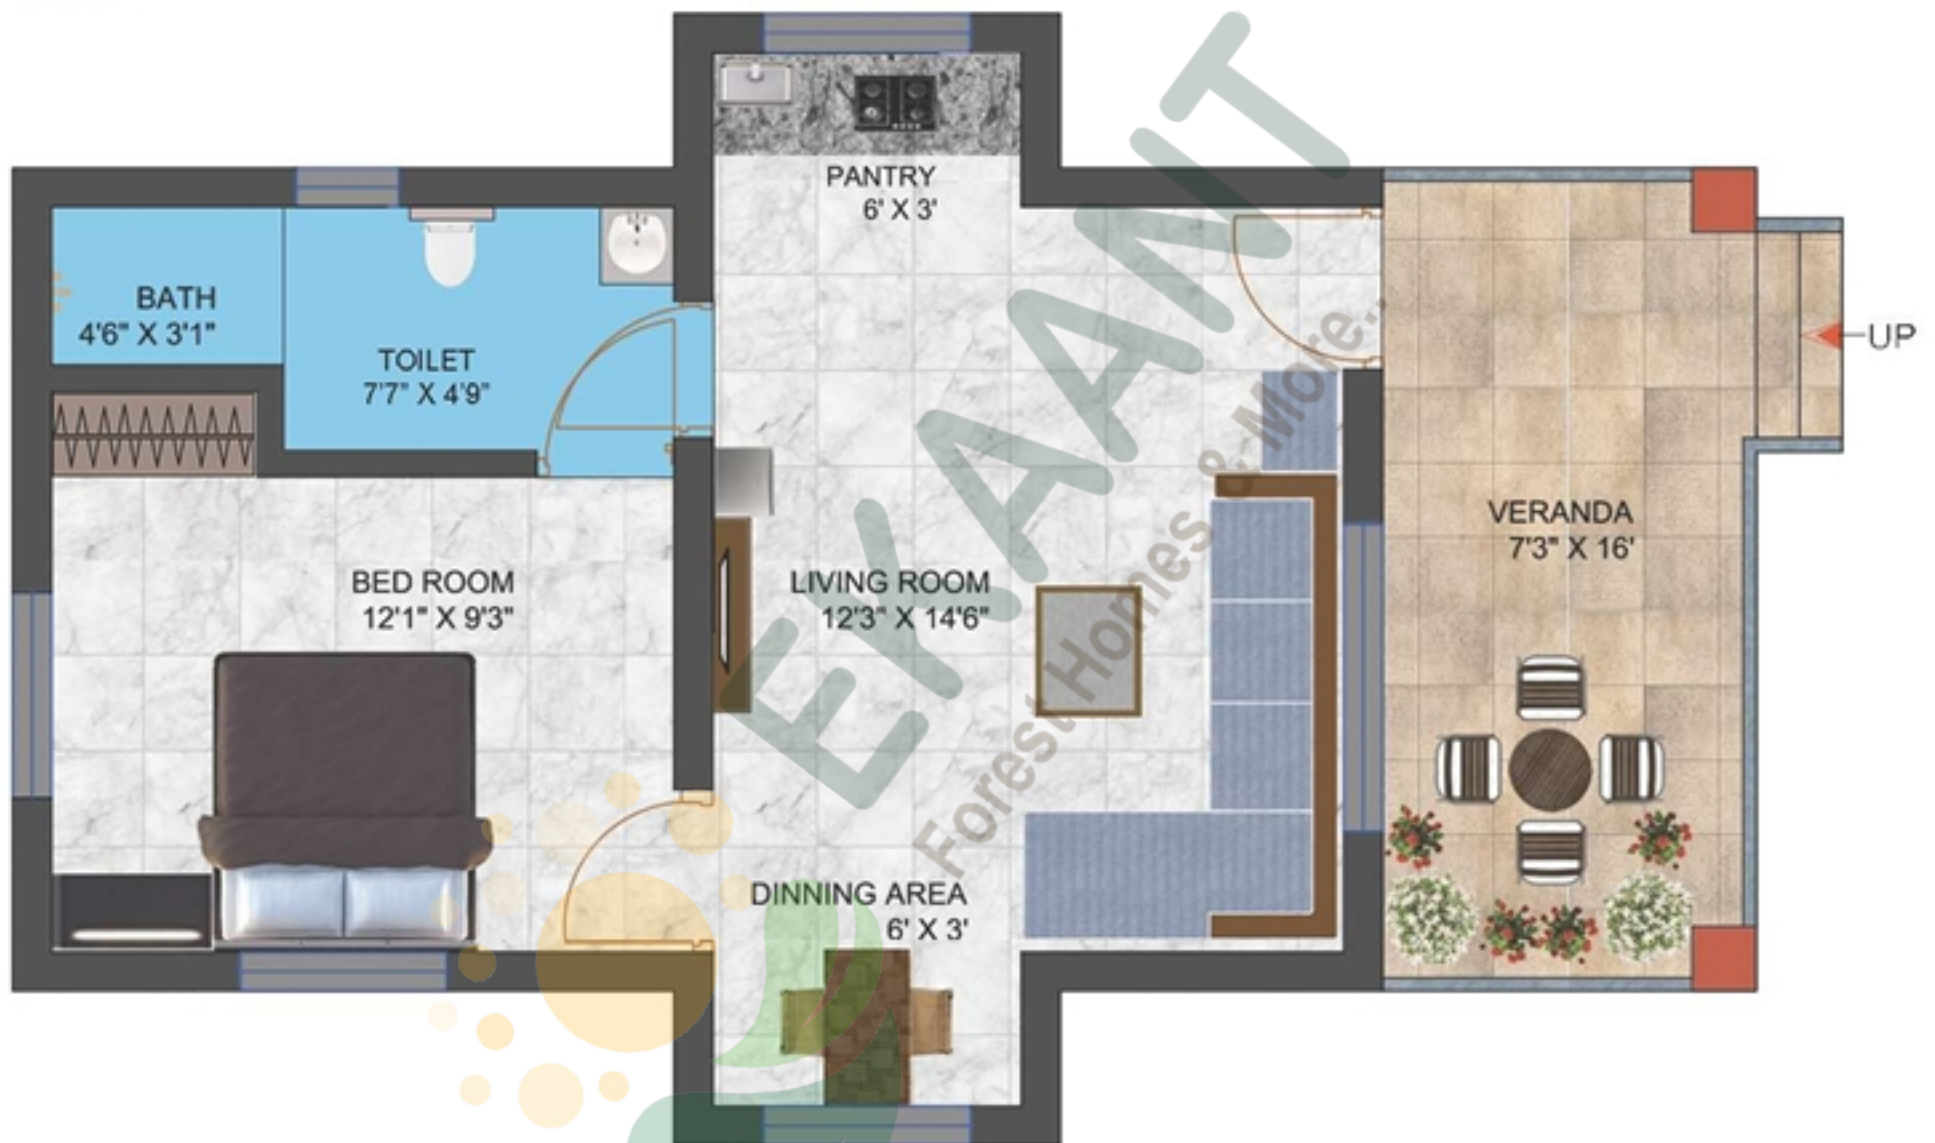

EKAANT

Forest Homestay's & More..

1RK FOREST COTTAGE FLOOR PLAN

BUILT UP AREA	CARPET AREA
528 SQ.FT.	444 SQ.FT.

FOREST 1RK STUDIO COTTAGE - DIMENSION PLAN

BUILT UP AREA	CARPET AREA
528 SQ.FT.	444 SQ.FT.