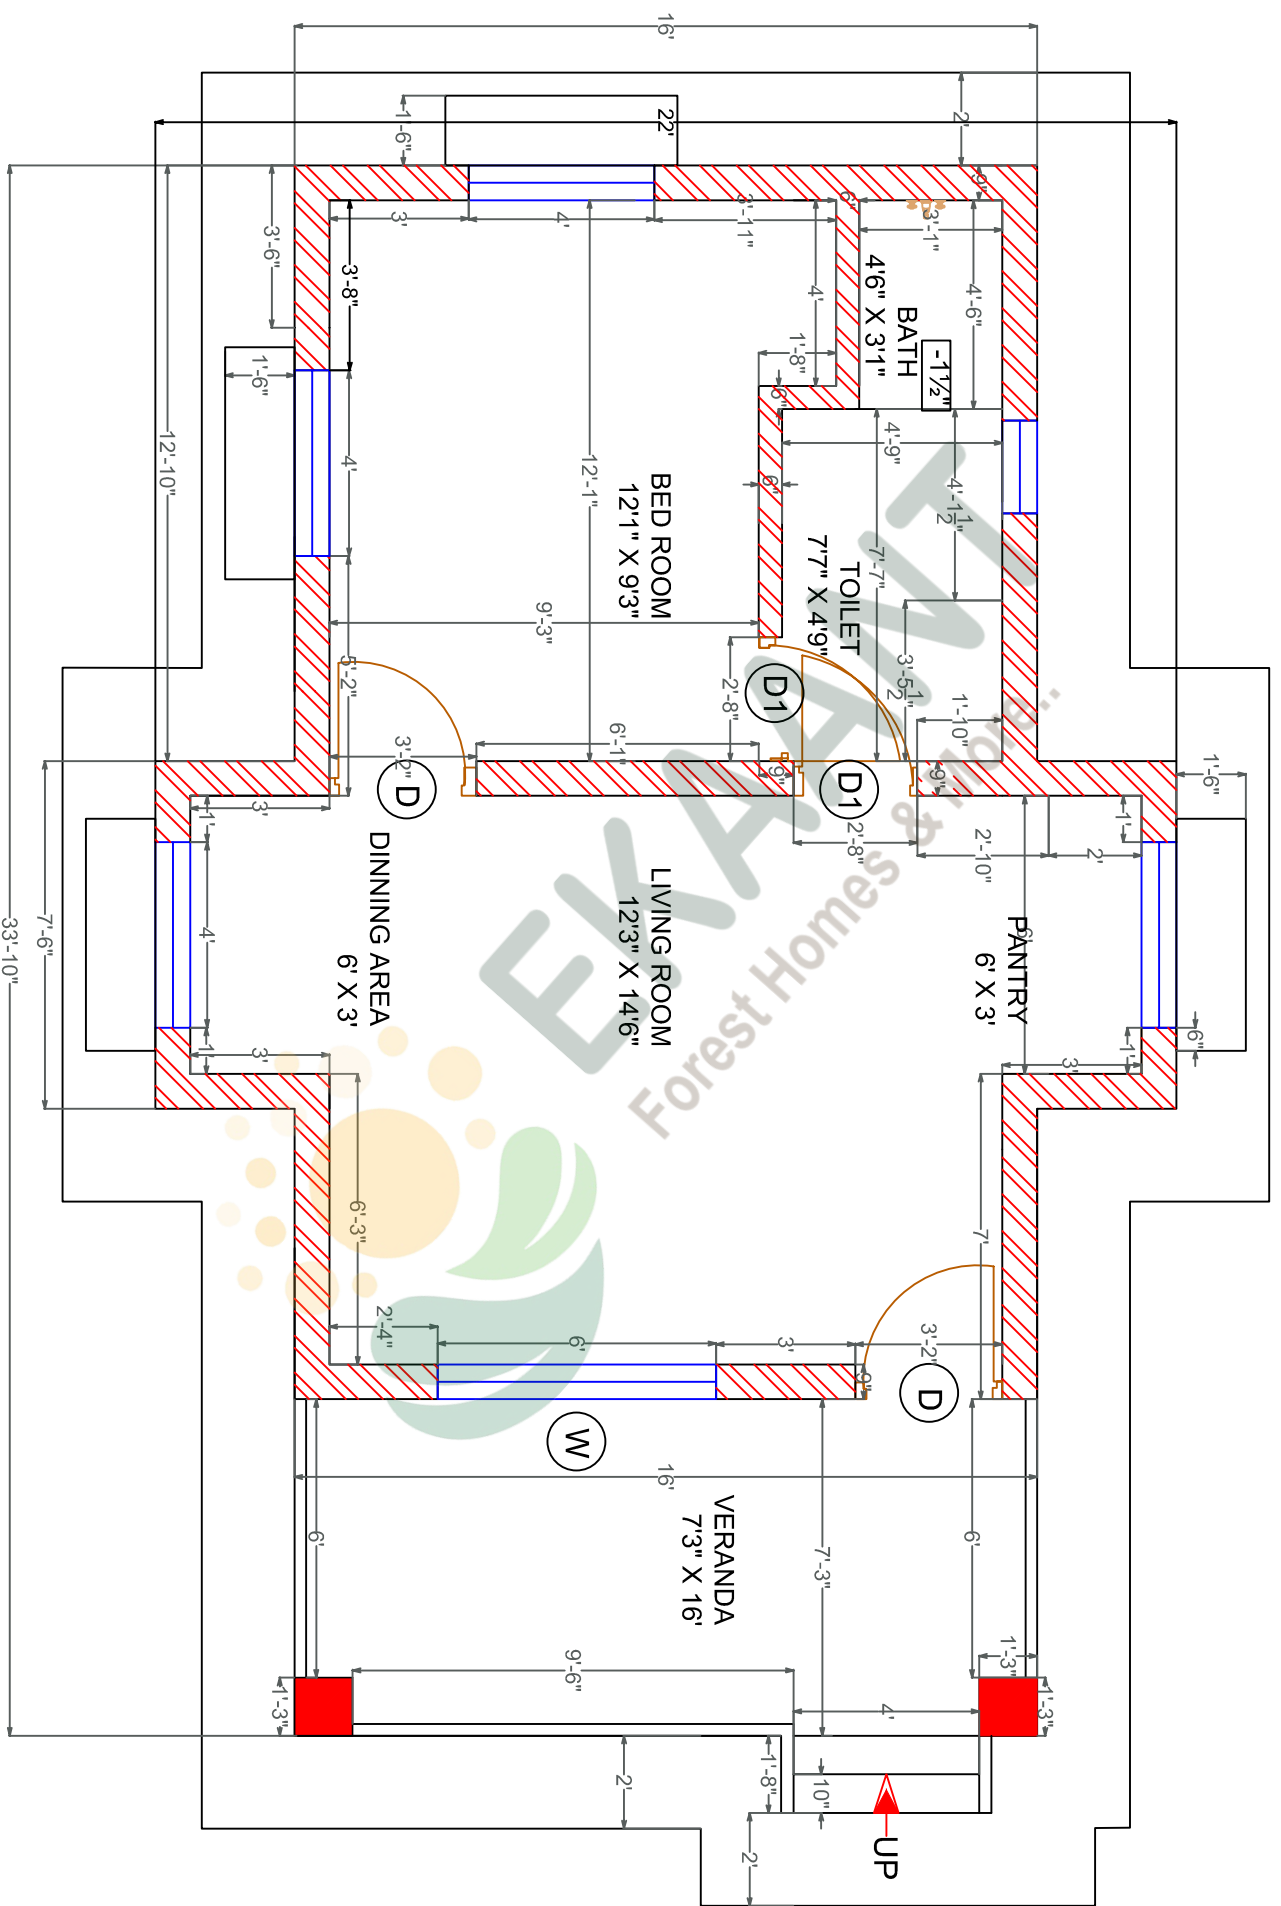

EKAANT

Forest Homestay's & More..

1RK FOREST COTTAGE FLOOR PLAN

BUILT UP AREA	CARPET AREA
528 SQ.FT.	444 SQ.FT.

FOREST 1RK STUDIO COTTAGE - DIMENSION PLAN

BUILT UP AREA	CARPET AREA
528 SQ.FT.	444 SQ.FT.